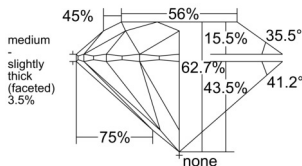

GIA®

FACSIMILE

GIA REPORT 7558165115

Verify this report at GIA.edu

GIA NATURAL DIAMOND DOSSIER®

May 04, 2026
GIA Report Number 7558165115
Shape and Cutting Style ..... Round Brilliant
Measurements ..... 5.71 - 5.75 x 3.59 mm

GRADING RESULTS

Carat Weight ..... 0.72 carat
Color Grade ..... F
Clarity Grade VS1
Cut Grade ..... Excellent

ADDITIONAL GRADING INFORMATION

Polish ..... Excellent
Symmetry ..... Excellent
Fluorescence ..... Faint
Clarity Characteristics ..... Crystal, Feather
Inscription(s): GIA 7558165115

PROPORTIONS

Profile to actual proportions