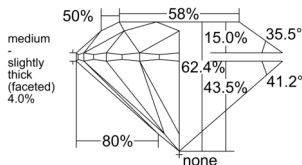

GIA®

FACSIMILE

GIA REPORT 7558164235

Verify this report at GIA.edu

GIA NATURAL DIAMOND DOSSIER®

May 05, 2026
GIA Report Number 7558164235
Shape and Cutting Style ..... Round Brilliant
Measurements ..... 5.54 - 5.58 x 3.47 mm

GRADING RESULTS

Carat Weight ..... 0.66 carat
Color Grade I
Clarity Grade VVS2
Cut Grade ..... Excellent

ADDITIONAL GRADING INFORMATION

Polish ..... Excellent
Symmetry ..... Excellent
Fluorescence ..... None
Clarity Characteristics ..... Cloud
Inscription(s): GIA 7558164235

PROPORTIONS

GRADING SCALES

GIA COLOR SCALE

COLOREDNESS	D
	E
	F
	G
	H
	I
	J
NEAR COLORLESS	K
	L
Faint	M
	N
	O
	P
Very Light	Q
	R
	S
	T
	U
	V
Light	W
	X
	Y
	Z

GIA CLARITY SCALE

FLAWLESS	INTERNAL FLAWLESS	VERY VERY SLIGHTLY INCLUDED	VERY SLIGHTLY INCLUDED	SLIGHTLY INCLUDED	INCLUDED	FLAWLESS
						EXCELLENT
VVS₁	VVS₂	VS₁	VS₂	SI₁	SI₂	VERY GOOD
						GOOD
I₁	I₂	I₃				FAIR
						POOR

GIA CUT SCALE

EXCELLENT
VERY GOOD
GOOD
FAIR
POOR