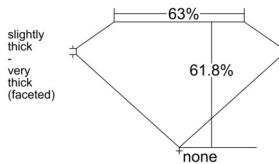

GIA®

FACSIMILE

GIA REPORT 7558163563

Verify this report at GIA.edu

GIA NATURAL DIAMOND DOSSIER®

May 04, 2026
GIA Report Number 7558163563
Shape and Cutting Style ..... Pear Brilliant
Measurements ..... 6.28 x 4.01 x 2.48 mm

GRADING RESULTS

Carat Weight ..... 0.36 carat
Color Grade ..... H
Clarity Grade VS1

ADDITIONAL GRADING INFORMATION

Polish ..... Excellent
Symmetry ..... Very Good
Fluorescence ..... None
Clarity Characteristics..... Cloud, Crystal, Pinpoint
Inscription(s): GIA 7558163563

PROPORTIONS

Profile not to actual proportions

GRADING SCALES

GIA COLOR SCALE		GIA CLARITY SCALE			
COLORLESS	D	VERY VERY SLIGHTLY INCLUDED	FLAWLESS		
	E		INTERNALLY FLAWLESS		
	F	VERY SLIGHTLY INCLUDED	VVS₁		
	G		VVS₂		
	H		VS₁		
	NEAR COLORLESS	I	SLIGHTLY INCLUDED	VS₂	
		J		SI₁	
		FAINT	K	INCLUDED	SI₂
			L		I₁
			M		I₂
VERT LIGHT	N	LIGHT	I₃		
	O				
	P				
	Q				
	R