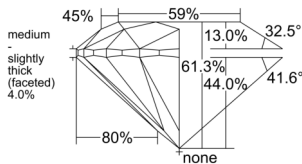

GIA®

FACSIMILE

GIA REPORT

7558161144

Verify this report at GIA.edu

GIA NATURAL DIAMOND DOSSIER®

May 01, 2026
GIA Report Number 7558161144
Shape and Cutting Style ..... Round Brilliant
Measurements ..... 5.21 - 5.23 x 3.20 mm

GRADING RESULTS

Carat Weight ..... 0.53 carat
Color Grade I
Clarity Grade VS1
Cut Grade ..... Excellent

ADDITIONAL GRADING INFORMATION

Polish ..... Excellent
Symmetry ..... Excellent
Fluorescence ..... Strong Blue
Clarity Characteristics..... Crystal, Cloud, Pinpoint, Needle
Inscription(s): GIA 7558161144

PROPORTIONS

Profile to actual proportions

GRADING SCALES

GIA COLOR SCALE	GIA CLARITY SCALE	GIA CUT SCALE	
D	FLAWLESS	EXCELLENT	
E	INTERNALLY FLAWLESS		
F		VVS₁	VERY GOOD
G	VVS₂		
H	VS₁	GOOD	
I	VS₂		
J	SI₁	FAIR	
K	SI₂		
L	I₁	POOR	
M			
N			
O	I₂		
P			
Q	I₃		
R			
S			
T			
U			
V			
W			
X			
Y			
Z