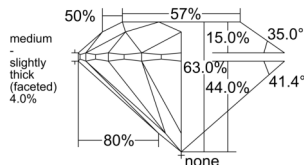

GIA®

FACSIMILE

GIA REPORT

7558159604

Verify this report at GIA.edu

GIA NATURAL DIAMOND DOSSIER®

May 04, 2026
GIA Report Number 7558159604
Shape and Cutting Style ..... Round Brilliant
Measurements ..... 4.44 - 4.48 x 2.81 mm

GRADING RESULTS

Carat Weight ..... 0.34 carat
Color Grade ..... M
Clarity Grade VVS2
Cut Grade ..... Excellent

ADDITIONAL GRADING INFORMATION

Polish ..... Excellent
Symmetry ..... Excellent
Fluorescence ..... None
Clarity Characteristics ..... Needle, Pinpoint
Inscription(s): GIA 7558159604

PROPORTIONS

Profile to actual proportions

GRADING SCALES

GIA COLOR SCALE

COLORLESS	D
	E
	F
	G
	H
	I
	J
NEAR COLORLESS	K
	L
	M
FAIN	N
	O
	P
	Q
VERY LIGHT	R
	S
	T
	U
	V
	W
	X
	Y
LIGHT	Z

GIA CLARITY SCALE

FLAWLESS	INTERNAL FLAWLESS	
		FLAWLESS
VERY VERY SLIGHTLY INCLUDED	VVS₁	
	VVS₂	
VERY SLIGHTLY INCLUDED	VS₁	
	VS₂	
SLIGHTLY INCLUDED	SI₁	
	SI₂	
INCLUDED	I₁	
	I₂	
	I₃	

GIA CUT SCALE

EXCELLENT
VERY GOOD
GOOD
FAIR
POOR