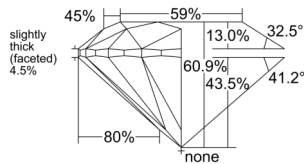

GIA®

FACSIMILE

GIA REPORT 7558158086

Verify this report at GIA.edu

GIA NATURAL DIAMOND DOSSIER®

May 02, 2026
GIA Report Number 7558158086
Shape and Cutting Style ..... Round Brilliant
Measurements ..... 4.52 - 4.55 x 2.77 mm

GRADING RESULTS

Carat Weight ..... 0.35 carat
Color Grade ..... H
Clarity Grade VS1
Cut Grade ..... Excellent

ADDITIONAL GRADING INFORMATION

Polish ..... Excellent
Symmetry ..... Excellent
Fluorescence ..... None
Clarity Characteristics..... Crystal, Pinpoint
Inscription(s): GIA 7558158086

PROPORTIONS

Profile to actual proportions