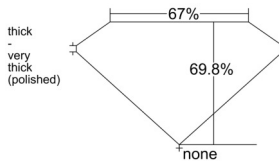

GIA®

FACSIMILE

GIA REPORT 7558156875

Verify this report at GIA.edu

GIA NATURAL DIAMOND DOSSIER®

May 02, 2026
GIA Report Number 7558156875
Shape and Cutting Style ..... **Cut-Cornered Rectangular Modified Brilliant**
Measurements ..... 5.85 x 4.39 x 3.07 mm

GRADING RESULTS

Carat Weight ..... 0.71 carat
Color Grade ..... J
Clarity Grade VS2

ADDITIONAL GRADING INFORMATION

Polish ..... Excellent
Symmetry ..... Excellent
Fluorescence ..... Faint
Clarity Characteristics ..... Crystal
Inscription(s): GIA 7558156875

PROPORTIONS

Profile not to actual proportions

GRADING SCALES

GIA COLOR SCALE		GIA CLARITY SCALE			
COLORLESS	D	VERY SLIGHTLY INCLUDED	FLAWLESS		
	E		INTERNALLY FLAWLESS		
	F	SLIGHTLY INCLUDED	VVS₁		
	G		VVS₂		
	H		VS₁		
	NEAR COLORLESS	I	VERY SLIGHTLY INCLUDED	VS₂	
		J		SI₁	
		FAINT	K	SLIGHTLY INCLUDED	SI₂
			L		I₁
			M		I₂
VERT LIGHT	N	INCLUDED	I₃		
	O				
	P				
	Q				
	R				
	S				
	T				
LIGHT	U				
	V				
	W				
	X				
Y					
Z