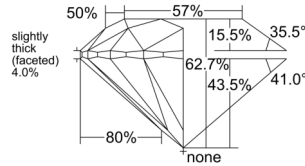

GIA®

FACSIMILE

GIA REPORT

7558154648

Verify this report at GIA.edu

GIA NATURAL DIAMOND DOSSIER®

April 30, 2026
GIA Report Number 7558154648
Shape and Cutting Style ..... Round Brilliant
Measurements ..... 5.06 - 5.10 x 3.19 mm

GRADING RESULTS

Carat Weight ..... 0.51 carat
Color Grade ..... G
Clarity Grade VVS1
Cut Grade ..... Excellent

ADDITIONAL GRADING INFORMATION

Polish ..... Excellent
Symmetry ..... Excellent
Fluorescence ..... None
Clarity Characteristics ..... Cloud, Pinpoint
Inscription(s): GIA 7558154648

PROPORTIONS

Profile to actual proportions