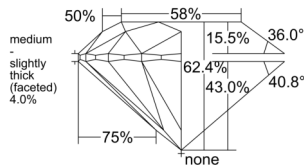

GIA®

FACSIMILE

GIA REPORT

7558154423

Verify this report at GIA.edu

GIA NATURAL DIAMOND DOSSIER®

April 30, 2026
GIA Report Number 7558154423
Shape and Cutting Style ..... Round Brilliant
Measurements ..... 5.84 - 5.88 x 3.66 mm

GRADING RESULTS

Carat Weight ..... 0.78 carat
Color Grade I
Clarity Grade VS1
Cut Grade ..... Excellent

ADDITIONAL GRADING INFORMATION

Polish ..... Excellent
Symmetry ..... Excellent
Fluorescence ..... None
Clarity Characteristics..... Crystal, Feather, Cloud, Pinpoint
Inscription(s): GIA 7558154423

PROPORTIONS

Profile to actual proportions