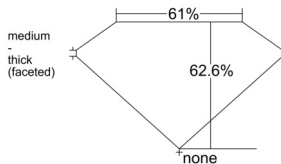

GIA®

FACSIMILE

GIA REPORT

7558154110

Verify this report at GIA.edu

GIA NATURAL DIAMOND DOSSIER®

May 02, 2026
GIA Report Number 7558154110
Shape and Cutting Style ..... Pear Brilliant
Measurements ..... 7.12 x 4.45 x 2.79 mm

GRADING RESULTS

Carat Weight ..... 0.51 carat
Color Grade ..... D
Clarity Grade VS1

ADDITIONAL GRADING INFORMATION

Polish ..... Excellent
Symmetry ..... Excellent
Fluorescence ..... None
Clarity Characteristics ..... Crystal
Inscription(s): GIA 7558154110

PROPORTIONS

Profile not to actual proportions

GRADING SCALES

GIA COLOR SCALE		GIA CLARITY SCALE	
COLORLESS	D	VERY VERY SLIGHTLY SLIGHTLY INCLUDED	FLAWLESS
	E		INTERNALLY FLAWLESS
	F		VS₁
	G		VS₂
	H		VS₁
	I		VS₂
	J		SI₁
	K		SI₂
	L		I₁
	M		I₂
NEAR COLORLESS	N	SLIGHTLY INCLUDED	I₃
	O		
	P		
	Q		
FAINT	R		
	S		
	T		
	U		
VERY LIGHT	V		
	W		
	X		
	Y		
LIGHT	Z