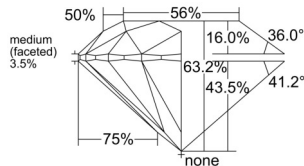

GIA®

FACSIMILE

GIA REPORT

7558153590

Verify this report at GIA.edu

GIA NATURAL DIAMOND DOSSIER®

May 02, 2026
GIA Report Number 7558153590
Shape and Cutting Style ..... Round Brilliant
Measurements ..... 5.05 - 5.07 x 3.20 mm

GRADING RESULTS

Carat Weight ..... 0.50 carat
Color Grade ..... H
Clarity Grade SI2
Cut Grade ..... Excellent

ADDITIONAL GRADING INFORMATION

Polish ..... Excellent
Symmetry ..... Excellent
Fluorescence ..... None
Clarity Characteristics ..... Crystal
Inscription(s): GIA 7558153590

PROPORTIONS

Profile to actual proportions

GRADING SCALES

GIA COLOR SCALE

COLORED	D
	E
	F
	G
	H
	I
	J
NEAR COLORLESS	K
	L
Faint	M
	N
	O
	P
	Q
	R
	S
	T
	U
	V
	W
	X
	Y
Light	Z

GIA CLARITY SCALE

GIA CUT SCALE

EXCELLENT
VERY GOOD
GOOD
FAIR
POOR