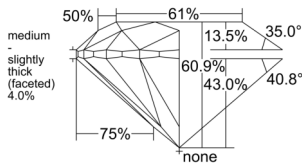

GIA®

FACSIMILE

GIA REPORT

7558152450

Verify this report at GIA.edu

GIA NATURAL DIAMOND DOSSIER®

May 04, 2026
GIA Report Number 7558152450
Shape and Cutting Style ..... Round Brilliant
Measurements ..... 4.27 - 4.32 x 2.61 mm

GRADING RESULTS

Carat Weight ..... 0.30 carat
Color Grade ..... F
Clarity Grade VS1
Cut Grade ..... Excellent

ADDITIONAL GRADING INFORMATION

Polish ..... Excellent
Symmetry ..... Very Good
Fluorescence ..... None
Clarity Characteristics..... Crystal, Feather, Pinpoint
Inscription(s): GIA 7558152450

PROPORTIONS

Profile to actual proportions

GRADING SCALES

GIA COLOR SCALE

COLORLESS	D
	E
	F
	G
	H
	I
	J
NEAR COLORLESS	K
	L
FAIN	M
	N
	O
	P
VERY LIGHT	Q
	R
	S
	T
	U
	V
	W
	X
	Y
LIGHT	Z

GIA CLARITY SCALE

FLAWLESS	VERY VERY SLIGHTLY INCLUDED	VS₁	VS₂	SI₁	SI₂	I₁	I₂	I₃			
									VERY SLIGHTLY INCLUDED	SLIGHTLY INCLUDED	INCLUDED

GIA CUT SCALE

EXCELLENT
VERY GOOD
GOOD
FAIR
POOR