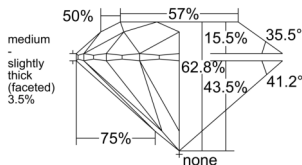

GIA®

FACSIMILE

GIA REPORT 7558145310

Verify this report at GIA.edu

GIA NATURAL DIAMOND DOSSIER®

April 29, 2026
GIA Report Number 7558145310
Shape and Cutting Style ..... Round Brilliant
Measurements ..... 5.06 - 5.09 x 3.19 mm

GRADING RESULTS

Carat Weight ..... 0.50 carat
Color Grade ..... G
Clarity Grade VS1
Cut Grade ..... Excellent

ADDITIONAL GRADING INFORMATION

Polish ..... Excellent
Symmetry ..... Excellent
Fluorescence ..... None
Clarity Characteristics ..... Cloud, Pinpoint
Inscription(s): GIA 7558145310

PROPORTIONS

Profile to actual proportions

GRADING SCALES

GIA COLOR SCALE	GIA CLARITY SCALE	GIA CUT SCALE
COLOURLESS	FLAWLESS	EXCELLENT
D	INTERNALLY FLAWLESS	
E	VVS₁	VERY GOOD
F		
G	VS₁	GOOD
H		
I	SI₁	FAIR
J		
K	I₁	POOR
L		
M	I₂	
N		
O	I₃	
P		
VERY LIGHT		
Q		
R		
S		
T		
U		
VERY LIGHT		
V		
W		
X		
Y		
Z