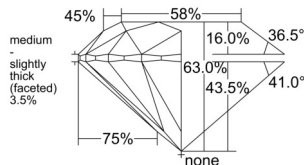

GIA®

FACSIMILE

GIA REPORT

7558144347

Verify this report at GIA.edu

GIA NATURAL DIAMOND DOSSIER®

April 29, 2026

GIA Report Number 7558144347

Shape and Cutting Style ..... Round Brilliant

Measurements ..... 6.22 - 6.27 x 3.93 mm

GRADING RESULTS

Carat Weight ..... 0.96 carat

Color Grade ..... E

Clarity Grade VS1

Cut Grade ..... Excellent

ADDITIONAL GRADING INFORMATION

Polish ..... Excellent

Symmetry ..... Excellent

Fluorescence ..... None

Clarity Characteristics..... Needle, Cloud, Indented Natural

Inscription(s): GIA 7558144347

PROPORTIONS

Profile to actual proportions

GRADING SCALES

GIA
COLOR
SCALE

COLOULESS	D
	E
	F
	G
	H
	I
	J
NEAR COLOULESS	K
	L
FANIT	M
	N
	O
	P
VERY LIGHT	Q
	R
	S
	T
	U
	V
	W
	X
	Y
LIGHT	Z

GIA
CLARITY
SCALE

VERY VERY SLIGHTLY INCLUDED	FLAWLESS
	INTERNALLY FLAWLESS
VERY SLIGHTLY INCLUDED	VVS₁
	VVS₂
SLIGHTLY INCLUDED	VS₁
	VS₂
INCLUDED	SI₁
	SI₂
	I₁
	I₂
	I₃

GIA
CUT
SCALE

EXCELLENT
VERY GOOD
GOOD
FAIR
POOR