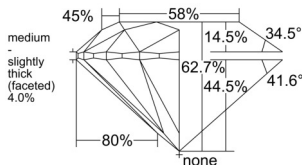

GIA®

FACSIMILE

GIA REPORT

7558138838

Verify this report at GIA.edu

GIA NATURAL DIAMOND DOSSIER®

April 29, 2026
GIA Report Number 7558138838
Shape and Cutting Style ..... Round Brilliant
Measurements ..... 5.40 - 5.43 x 3.40 mm

GRADING RESULTS

Carat Weight ..... 0.61 carat
Color Grade ..... G
Clarity Grade VS1
Cut Grade ..... Excellent

ADDITIONAL GRADING INFORMATION

Polish ..... Excellent
Symmetry ..... Excellent
Fluorescence ..... None
Clarity Characteristics ..... Cloud, Pinpoint
Inscription(s): GIA 7558138838

PROPORTIONS

Profile to actual proportions