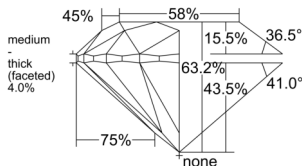

GIA®

FACSIMILE

GIA REPORT 7558138561

Verify this report at GIA.edu

GIA NATURAL DIAMOND DOSSIER®

April 30, 2026
GIA Report Number 7558138561
Shape and Cutting Style ..... Round Brilliant
Measurements ..... 5.61 - 5.65 x 3.56 mm

GRADING RESULTS

Carat Weight ..... 0.70 carat
Color Grade ..... M
Clarity Grade S11
Cut Grade ..... Very Good

ADDITIONAL GRADING INFORMATION

Polish ..... Excellent
Symmetry ..... Excellent
Fluorescence ..... Faint
Clarity Characteristics ..... Crystal
Inscription(s): GIA 7558138561

PROPORTIONS

GRADING SCALES

GIA COLOR SCALE	GIA CLARITY SCALE	GIA CUT SCALE	
D	FLAWLESS	EXCELLENT	
E	INTERNALLY FLAWLESS		
F		VVS₁	VERY GOOD
G	VVS₂		
H	VS₁	GOOD	
I	VS₂		
J	S1₁	FAIR	
K	S1₂		
L	I₁	POOR	
M	I₂		
N	I₃		
O			
P			
Q			
R			
S			
T			
U			
V			
W			
X			
Y			
Z