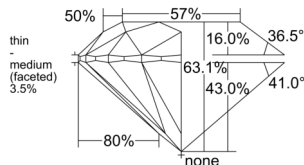

GIA®

FACSIMILE

GIA REPORT

7558132666

Verify this report at GIA.edu

GIA NATURAL DIAMOND DOSSIER®

May 04, 2026
GIA Report Number 7558132666
Shape and Cutting Style ..... Round Brilliant
Measurements ..... 5.02 - 5.06 x 3.18 mm

GRADING RESULTS

Carat Weight ..... 0.50 carat
Color Grade ..... E
Clarity Grade S11
Cut Grade ..... Excellent

ADDITIONAL GRADING INFORMATION

Polish ..... Excellent
Symmetry ..... Excellent
Fluorescence ..... Strong Blue
Clarity Characteristics ..... Crystal
Inscription(s): GIA 7558132666

PROPORTIONS

GRADING SCALES

GIA COLOR SCALE

COLORLESS	D
	E
	F
	G
	H
	I
	J
NEAR COLORLESS	K
	L
FANT	M
	N
	O
	P
	Q
VERY LIGHT	R
	S
	T
	U
	V
	W
	X
	Y
LIGHT	Z

GIA CLARITY SCALE

FLAWLESS	VERY VERY SLIGHTLY INCLUDED	VVS₁	VVS₂	VS₁	VS₂	S1₁	S1₂	I₁	I₂	I₃	
											INTERNAL FLAWLESS

GIA CUT SCALE

EXCELLENT
VERY GOOD
GOOD
FAIR
POOR