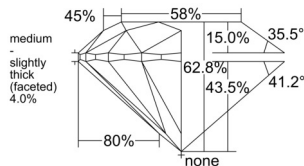

GIA®

FACSIMILE

GIA REPORT

7558126601

Verify this report at GIA.edu

GIA NATURAL DIAMOND DOSSIER®

April 27, 2026
GIA Report Number 7558126601
Shape and Cutting Style ..... Round Brilliant
Measurements ..... 4.66 - 4.69 x 2.94 mm

GRADING RESULTS

Carat Weight ..... 0.40 carat
Color Grade ..... E
Clarity Grade S11
Cut Grade ..... Excellent

ADDITIONAL GRADING INFORMATION

Polish ..... Excellent
Symmetry ..... Excellent
Fluorescence ..... None
Clarity Characteristics ..... Cloud, Crystal
Inscription(s): GIA 7558126601

PROPORTIONS

GRADING SCALES

GIA COLOR SCALE

COLORLESS	D
	E
	F
	G
	H
	I
	J
NEAR COLORLESS	K
	L
FAIN	M
	N
	O
	P
	Q
VERY LIGHT	R
	S
	T
	U
	V
	W
	X
	Y
LIGHT	Z

GIA CLARITY SCALE

VERY VERY SLIGHTLY INCLUDED	FLAWLESS
	INTERNALLY FLAWLESS
VERY SLIGHTLY INCLUDED	VVS₁
	VVS₂
SLIGHTLY INCLUDED	VS₁
	VS₂
INCLUDED	SI₁
	SI₂
	I₁
	I₂
	I₃

GIA CUT SCALE

EXCELLENT
VERY GOOD
GOOD
FAIR
POOR