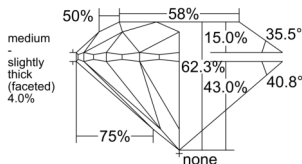

GIA®

FACSIMILE

GIA REPORT 7558121966

Verify this report at GIA.edu

GIA NATURAL DIAMOND DOSSIER®

April 27, 2026
GIA Report Number 7558121966
Shape and Cutting Style ..... Round Brilliant
Measurements ..... 5.18 - 5.20 x 3.23 mm

GRADING RESULTS

Carat Weight ..... 0.54 carat
Color Grade ..... E
Clarity Grade VS2
Cut Grade ..... Excellent

ADDITIONAL GRADING INFORMATION

Polish ..... Excellent
Symmetry ..... Excellent
Fluorescence ..... Strong Blue
Clarity Characteristics ..... Crystal
Inscription(s): GIA 7558121966

PROPORTIONS

Profile to actual proportions

GRADING SCALES

GIA COLOR SCALE	GIA CLARITY SCALE	GIA CUT SCALE	
D	FLAWLESS	EXCELLENT	
E	INTERNALLY FLAWLESS		
F		VVS₁	VERY GOOD
G	VVS₂		
H	VS₁	GOOD	
I	VS₂		
J	SI₁	FAIR	
K	SI₂		
L	I₁	POOR	
M	I₂		
N	I₃		
O			
P			
Q			
R			
S			
T			
U			
V			
W			
X			
Y			
Z