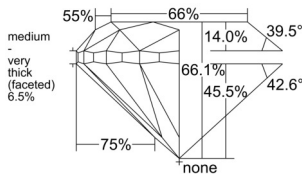

GIA®

FACSIMILE

GIA REPORT 7558114529

Verify this report at GIA.edu

GIA NATURAL DIAMOND DOSSIER®

April 28, 2026
GIA Report Number 7558114529
Shape and Cutting Style ..... Round Brilliant
Measurements ..... 4.86 - 4.88 x 3.22 mm

GRADING RESULTS

Carat Weight ..... 0.50 carat
Color Grade ..... E
Clarity Grade VS2
Cut Grade ..... Good

ADDITIONAL GRADING INFORMATION

Polish ..... Excellent
Symmetry ..... Very Good
Fluorescence ..... Faint
Clarity Characteristics..... Cloud, Indented Natural, Crystal
Inscription(s): GIA 7558114529

PROPORTIONS

Profile to actual proportions

GRADING SCALES

GIA COLOR SCALE	GIA CLARITY SCALE	GIA CUT SCALE
Colorless	Flawless	Excellent
Near Colorless	Internally Flawless	
Faint	VVS₁	Very Good
Very Light	VVS₂	
Light	VS₁	Good
	VS₂	
	S₁	Fair
	S₂	
	I₁	Poor
	I₂	
	I₃