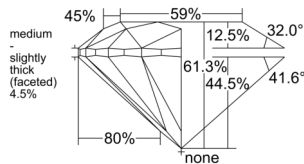

GIA®

FACSIMILE

GIA REPORT

7558113431

Verify this report at GIA.edu

GIA NATURAL DIAMOND DOSSIER®

May 07, 2026
GIA Report Number 7558113431
Shape and Cutting Style ..... Round Brilliant
Measurements ..... 5.41 - 5.43 x 3.32 mm

GRADING RESULTS

Carat Weight ..... 0.60 carat
Color Grade L
Clarity Grade S11
Cut Grade ..... Excellent

ADDITIONAL GRADING INFORMATION

Polish ..... Excellent
Symmetry ..... Very Good
Fluorescence ..... None
Clarity Characteristics ..... Feather, Cloud
Inscription(s): GIA 7558113431

PROPORTIONS

Profile to actual proportions

GRADING SCALES

GIA COLOR SCALE

COLORLESS	D
	E
	F
	G
	H
	I
	J
NEAR COLORLESS	K
	L
FAIN	M
	N
	O
	P
	Q
VERY LIGHT	R
	S
	T
	U
	V
	W
	X
	Y
LIGHT	Z

GIA CLARITY SCALE

FLAWLESS	VERY VERY SLIGHTLY INCLUDED	VS₁	VS₂	SL₁	SL₂	I₁	I₂	I₃			
									VERY SLIGHTLY INCLUDED	SLIGHTLY INCLUDED	INCLUDED

GIA CUT SCALE

EXCELLENT
VERY GOOD
GOOD
FAIR
POOR