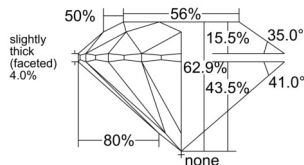

GIA®

FACSIMILE

GIA REPORT

7558106103

Verify this report at GIA.edu

GIA NATURAL DIAMOND DOSSIER®

April 26, 2026
GIA Report Number 7558106103
Shape and Cutting Style ..... Round Brilliant
Measurements ..... 5.16 - 5.18 x 3.25 mm

GRADING RESULTS

Carat Weight ..... 0.53 carat
Color Grade ..... J
Clarity Grade S11
Cut Grade ..... Excellent

ADDITIONAL GRADING INFORMATION

Polish ..... Excellent
Symmetry ..... Excellent
Fluorescence ..... None
Clarity Characteristics ..... Crystal, Cloud
Inscription(s): GIA 7558106103

PROPORTIONS

Profile to actual proportions

GRADING SCALES

GIA COLOR SCALE

COLOURESS	D
	E
	F
	G
	H
	I
	J
NEAR COLOURESS	K
	L
FAIN	M
	N
	O
	P
	Q
VERY LIGHT	R
	S
	T
	U
	V
	W
	X
	Y
LIGHT	Z

GIA CLARITY SCALE

FLAWLESS	INTERNAL FLAWLESS	EXCELLENT	
VERY VERY SLIGHTLY INCLUDED	VVS₁	VERY GOOD	
	VVS₂		
VERY SLIGHTLY INCLUDED	VS₁	GOOD	
	VS₂		
SLIGHTLY INCLUDED	SI₁	FAIR	
	SI₂		
INCLUDED	I₁	POOR	
	I₂		
	I₃