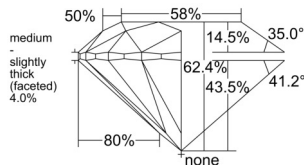

GIA®

FACSIMILE

GIA REPORT

7558102947

Verify this report at GIA.edu

GIA NATURAL DIAMOND DOSSIER®

April 26, 2026
GIA Report Number 7558102947
Shape and Cutting Style ..... Round Brilliant
Measurements ..... 4.55 - 4.57 x 2.84 mm

GRADING RESULTS

Carat Weight ..... 0.36 carat
Color Grade ..... K
Clarity Grade VS2
Cut Grade ..... Excellent

ADDITIONAL GRADING INFORMATION

Polish ..... Excellent
Symmetry ..... Excellent
Fluorescence ..... Faint
Clarity Characteristics ..... Cloud, Feather
Inscription(s): GIA 7558102947

PROPORTIONS

Profile to actual proportions

GRADING SCALES

GIA COLOR SCALE

COLOURLESS	D
	E
	F
	G
	H
	I
	J
NEAR COLOURLESS	K
	L
	M
FAIN	N
	O
	P
	Q
VERY LIGHT	R
	S
	T
	U
	V
	W
	X
	Y
LIGHT	Z

GIA CLARITY SCALE

FLAWLESS	INTERNAL FLAWLESS	
		FLAWLESS
VERY VERY SLIGHTLY INCLUDED	VVS₁	
	VVS₂	
VERY SLIGHTLY INCLUDED	VS₁	
	VS₂	
SLIGHTLY INCLUDED	SI₁	
	SI₂	
INCLUDED	I₁	
	I₂	
	I₃	

GIA CUT SCALE

EXCELLENT
VERY GOOD
GOOD
FAIR
POOR