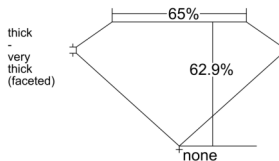

GIA®

FACSIMILE

GIA REPORT 7558098528

Verify this report at GIA.edu

GIA NATURAL DIAMOND DOSSIER®

April 24, 2026
GIA Report Number 7558098528
Shape and Cutting Style ..... Oval Brilliant
Measurements ..... 5.71 x 4.06 x 2.55 mm

GRADING RESULTS

Carat Weight ..... 0.40 carat
Color Grade I
Clarity Grade VVS2

ADDITIONAL GRADING INFORMATION

Polish ..... Excellent
Symmetry ..... Very Good
Fluorescence ..... None
Clarity Characteristics..... Pinpoint, Feather, Indented Natural
Inscription(s): GIA 7558098528

PROPORTIONS

Profile not to actual proportions

GRADING SCALES

GIA COLOR SCALE		GIA CLARITY SCALE			
COLORLESS	D	VERY VERY SLIGHTLY INCLUDED	FLAWLESS		
	E		INTERNALLY FLAWLESS		
	F	VERY SLIGHTLY INCLUDED	VVS₁		
	G		VVS₂		
	H		VS₁		
	NEAR COLORLESS	I	SLIGHTLY INCLUDED	VS₂	
		J		SI₁	
		FAINT	K	INCLUDED	SI₂
			L		I₁
			M		I₂
N			I₃		
VERT LIGHT	O	INCLUDED			
	P				
	Q				
	R				
	S				
	T				
LIGHT	U				
	V				
	W				
	X				
Y					
Z