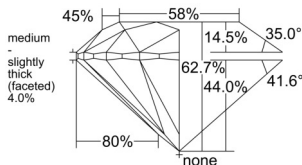

GIA®

FACSIMILE

GIA REPORT

7558095792

Verify this report at GIA.edu

GIA NATURAL DIAMOND DOSSIER®

April 22, 2026
GIA Report Number 7558095792
Shape and Cutting Style ..... Round Brilliant
Measurements ..... 5.04 - 5.08 x 3.17 mm

GRADING RESULTS

Carat Weight ..... 0.50 carat
Color Grade ..... G
Clarity Grade VVS1
Cut Grade ..... Excellent

ADDITIONAL GRADING INFORMATION

Polish ..... Excellent
Symmetry ..... Excellent
Fluorescence ..... Medium Blue
Clarity Characteristics..... Pinpoint, Feather, Indented Natural
Inscription(s): GIA 7558095792

PROPORTIONS

Profile to actual proportions

GRADING SCALES

GIA COLOR SCALE

COLORESS	D
	E
	F
	G
	H
	I
	J
NEAR COLORESS	K
	L
Faint	M
	N
	O
	P
VERY LIGHT	Q
	R
	S
	T
	U
	V
	W
	X
	Y
LIGHT	Z

GIA CLARITY SCALE

VERY VERY SLIGHTLY INCLUDED	FLAWLESS
	INTERNALLY FLAWLESS
VERY SLIGHTLY INCLUDED	VVS₁
	VVS₂
SLIGHTLY INCLUDED	VS₁
	VS₂
INCLUDED	SI₁
	SI₂
	I₁
	I₂
	I₃

GIA CUT SCALE

EXCELLENT
VERY GOOD
GOOD
FAIR
POOR