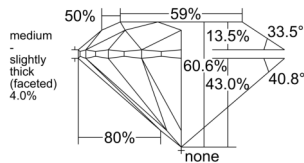

GIA®

FACSIMILE

GIA REPORT 7558095748

Verify this report at GIA.edu

GIA NATURAL DIAMOND DOSSIER®

April 22, 2026
GIA Report Number 7558095748
Shape and Cutting Style ..... Round Brilliant
Measurements ..... 4.98 - 5.00 x 3.02 mm

GRADING RESULTS

Carat Weight ..... 0.46 carat
Color Grade ..... G
Clarity Grade VS1
Cut Grade ..... Excellent

ADDITIONAL GRADING INFORMATION

Polish ..... Excellent
Symmetry ..... Excellent
Fluorescence ..... None
Clarity Characteristics..... Crystal, Cloud, Pinpoint
Inscription(s): GIA 7558095748

PROPORTIONS

Profile to actual proportions

GRADING SCALES

GIA COLOR SCALE

COLORLESS	D
	E
	F
	G
	H
	I
	J
NEAR COLORLESS	K
	L
FAIN	M
	N
	O
	P
VERY LIGHT	Q
	R
	S
	T
	U
	V
LIGHT	W
	X
	Y
	Z

GIA CLARITY SCALE

FLAWLESS	INTERNAL FLAWLESS	
		FLAWLESS
VERY VERY SLIGHTLY INCLUDED	VVS₁	
	VVS₂	
VERY SLIGHTLY INCLUDED	VS₁	
	VS₂	
SLIGHTLY INCLUDED	SI₁	
	SI₂	
INCLUDED	I₁	
	I₂	
	I₃	

GIA CUT SCALE

EXCELLENT
VERY GOOD
GOOD
FAIR
POOR