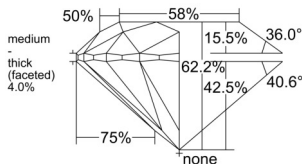

GIA®

FACSIMILE

GIA REPORT

7558095218

Verify this report at GIA.edu

GIA NATURAL DIAMOND DOSSIER®

April 24, 2026
GIA Report Number 7558095218
Shape and Cutting Style ..... Round Brilliant
Measurements ..... 5.35 - 5.38 x 3.34 mm

GRADING RESULTS

Carat Weight ..... 0.60 carat
Color Grade ..... M
Clarity Grade VS2
Cut Grade ..... Very Good

ADDITIONAL GRADING INFORMATION

Polish ..... Excellent
Symmetry ..... Excellent
Fluorescence ..... None
Clarity Characteristics ..... Cloud, Crystal
Inscription(s): GIA 7558095218

PROPORTIONS

Profile to actual proportions