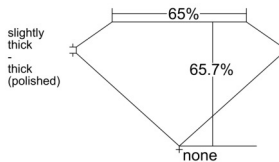

GIA®

FACSIMILE

GIA REPORT 7558094071

Verify this report at GIA.edu

GIA NATURAL DIAMOND DOSSIER®

April 22, 2026
GIA Report Number 7558094071
Shape and Cutting Style ..... **Cut-Cornered Rectangular Modified Brilliant**
Measurements ..... 4.99 x 3.36 x 2.21 mm

GRADING RESULTS

Carat Weight ..... 0.31 carat
Color Grade ..... E
Clarity Grade VVS2

ADDITIONAL GRADING INFORMATION

Polish ..... Excellent
Symmetry ..... Very Good
Fluorescence ..... Faint
Clarity Characteristics ..... Pinpoint
Inscription(s): GIA 7558094071

PROPORTIONS

Profile not to actual proportions

GRADING SCALES

GIA COLOR SCALE		GIA CLARITY SCALE		
COLORLESS	D	VERY VERY SLIGHTLY INCLUDED	FLAWLESS	
	E		INTERNALLY FLAWLESS	
	F		VVS₁	
	G		VVS₂	
	NEAR COLORLESS	H	VERY SLIGHTLY INCLUDED	VS₁
		I		VS₂
		J	SLIGHTLY INCLUDED	S₁
		K		S₂
	L	I₁		
	FAINT	M	INCLUDED	I₂
N		I₃		
O		LIGHT		
P				
Q				
R				
S				
T				
U				
V				
W				
X				
Y				
Z