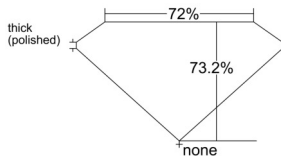

GIA®

FACSIMILE

GIA REPORT 7558093512

Verify this report at GIA.edu

GIA NATURAL DIAMOND DOSSIER®

April 23, 2026
GIA Report Number 7558093512
Shape and Cutting Style ..... Square Modified Brilliant
Measurements ..... 4.85 x 4.84 x 3.55 mm

GRADING RESULTS

Carat Weight ..... 0.73 carat
Color Grade ..... G
Clarity Grade VVS1

ADDITIONAL GRADING INFORMATION

Polish ..... Excellent
Symmetry ..... Excellent
Fluorescence ..... None
Clarity Characteristics ..... Feather
Inscription(s): GIA 7558093512

PROPORTIONS

Profile not to actual proportions

GRADING SCALES

GIA COLOR SCALE		GIA CLARITY SCALE			
COLORLESS	D	NEAR COLORLESS	FLAWLESS		
	E		INTERNALLY FLAWLESS		
	F		VERY VERY SLIGHTLY INCLUDED	VVS₁	
	G			VVS₂	
	H			VERY SLIGHTLY INCLUDED	VS₁
	I		VS₂		
	J		SLIGHTLY INCLUDED	SI₁	
	K			SI₂	
	L			INCLUDED	I₁
	M				I₂
N	I₃				
O	LIGHT				
P					
Q					
R					
S					
T					
U					
V					
W					
X					
Y					
Z