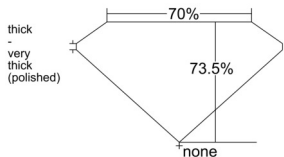

GIA®

FACSIMILE

GIA REPORT

7558084451

Verify this report at GIA.edu

GIA NATURAL DIAMOND DOSSIER®

April 21, 2026
GIA Report Number 7558084451
Shape and Cutting Style ..... Square Modified Brilliant
Measurements ..... 3.68 x 3.66 x 2.69 mm

GRADING RESULTS

Carat Weight ..... 0.31 carat
Color Grade ..... E
Clarity Grade VVS1

ADDITIONAL GRADING INFORMATION

Polish ..... Excellent
Symmetry ..... Very Good
Fluorescence ..... None
Clarity Characteristics ..... Cloud, Pinpoint
Inscription(s): GIA 7558084451

PROPORTIONS

Profile not to actual proportions

GRADING SCALES

GIA COLOR SCALE		GIA CLARITY SCALE			
COLORLESS	D	VERY VERY SLIGHTLY INCLUDED	FLAWLESS		
	E		INTERNALLY FLAWLESS		
	F		VVS₁		
	G		VVS₂		
	NEAR COLORLESS	H	VERY SLIGHTLY INCLUDED	VS₁	
		I		VS₂	
		FAINT	J	SLIGHTLY INCLUDED	SI₁
			K		SI₂
	L		I₁		
	VERT LIGHT		M	INCLUDED	I₂
N			I₃		
O					
P					
Q					
R					
LIGHT	S				
	T				
	U				
	V				
	W				
	X				
Y					
Z