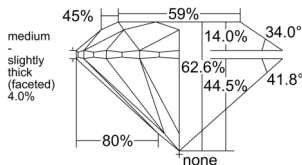

GIA®

FACSIMILE

GIA REPORT

7558082958

Verify this report at GIA.edu

GIA NATURAL DIAMOND DOSSIER®

April 22, 2026
GIA Report Number 7558082958
Shape and Cutting Style ..... Round Brilliant
Measurements ..... 4.75 - 4.77 x 2.98 mm

GRADING RESULTS

Carat Weight ..... 0.41 carat
Color Grade ..... D
Clarity Grade VS1
Cut Grade ..... Excellent

ADDITIONAL GRADING INFORMATION

Polish ..... Excellent
Symmetry ..... Excellent
Fluorescence ..... None
Clarity Characteristics ..... Crystal, Cloud
Inscription(s): GIA 7558082958

PROPORTIONS

Profile to actual proportions