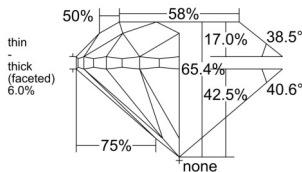

GIA®

FACSIMILE

GIA REPORT 7558074241

Verify this report at GIA.edu

GIA NATURAL DIAMOND DOSSIER®

April 22, 2026
GIA Report Number 7558074241
Shape and Cutting Style ..... Round Brilliant
Measurements ..... 4.52 - 4.56 x 2.97 mm

GRADING RESULTS

Carat Weight ..... 0.40 carat
Color Grade I
Clarity Grade VS1
Cut Grade ..... Good

ADDITIONAL GRADING INFORMATION

Polish ..... Excellent
Symmetry ..... Very Good
Fluorescence ..... None
Clarity Characteristics..... Indented Natural, Pinpoint
Inscription(s): GIA 7558074241

PROPORTIONS

Profile to actual proportions