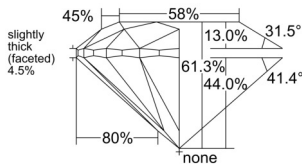

GIA®

FACSIMILE

GIA REPORT 7558072656

Verify this report at GIA.edu

GIA NATURAL DIAMOND DOSSIER®

April 20, 2026
GIA Report Number 7558072656
Shape and Cutting Style ..... Round Brilliant
Measurements ..... 4.74 - 4.76 x 2.91 mm

GRADING RESULTS

Carat Weight ..... 0.40 carat
Color Grade ..... H
Clarity Grade VS1
Cut Grade ..... Excellent

ADDITIONAL GRADING INFORMATION

Polish ..... Excellent
Symmetry ..... Excellent
Fluorescence ..... Faint
Clarity Characteristics ..... Cloud
Inscription(s): GIA 7558072656

PROPORTIONS

Profile to actual proportions

GRADING SCALES

GIA COLOR SCALE	GIA CLARITY SCALE	GIA CUT SCALE	
D	FLAWLESS	EXCELLENT	
E	INTERNALLY FLAWLESS		
F		VVS₁	VERY GOOD
G	VVS₂		
H	VS₁	GOOD	
I	VS₂		
J	SI₁	FAIR	
K	SI₂		
L	I₁	POOR	
M	I₂		
N	I₃		
O			
P			
Q			
R			
S			
T			
U			
V			
W			
X			
Y			
Z