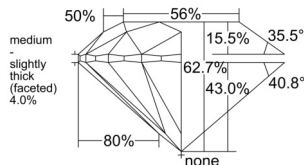

GIA®

FACSIMILE

GIA REPORT 7558066309

Verify this report at GIA.edu

GIA NATURAL DIAMOND DOSSIER®

April 20, 2026
GIA Report Number 7558066309
Shape and Cutting Style ..... Round Brilliant
Measurements ..... 5.39 - 5.42 x 3.39 mm

GRADING RESULTS

Carat Weight ..... 0.61 carat
Color Grade ..... F
Clarity Grade VVS2
Cut Grade ..... Excellent

ADDITIONAL GRADING INFORMATION

Polish ..... Excellent
Symmetry ..... Excellent
Fluorescence ..... Faint
Clarity Characteristics ..... Feather, Pinpoint
Inscription(s): GIA 7558066309

PROPORTIONS

Profile to actual proportions

GRADING SCALES

GIA COLOR SCALE

COLORLESS	D
	E
	F
	G
	H
	I
	J
NEAR COLORLESS	K
	L
	M
FAIN	N
	O
	P
	Q
VERY LIGHT	R
	S
	T
	U
	V
	W
	X
	Y
LIGHT	Z

GIA CLARITY SCALE

FLAWLESS	INTERNAL FLAWLESS	
		EXCELLENT
VERY VERY SLIGHTLY INCLUDED	VVS₁	
	VVS₂	
VERY SLIGHTLY INCLUDED	VS₁	
	VS₂	
SLIGHTLY INCLUDED	SI₁	
	SI₂	
INCLUDED	I₁	
	I₂	
	I₃	

GIA CUT SCALE

EXCELLENT
VERY GOOD
GOOD
FAIR
POOR