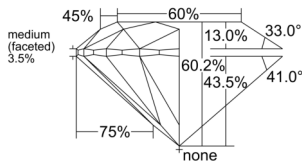

GIA®

FACSIMILE

GIA REPORT 7558063745

Verify this report at GIA.edu

GIA NATURAL DIAMOND DOSSIER®

April 20, 2026
GIA Report Number 7558063745
Shape and Cutting Style ..... Round Brilliant
Measurements ..... 4.75 - 4.79 x 2.87 mm

GRADING RESULTS

Carat Weight ..... 0.40 carat
Color Grade ..... E
Clarity Grade VVS1
Cut Grade ..... Excellent

ADDITIONAL GRADING INFORMATION

Polish ..... Excellent
Symmetry ..... Excellent
Fluorescence ..... Medium Blue
Clarity Characteristics ..... Pinpoint, Cloud
Inscription(s): GIA 7558063745

PROPORTIONS

Profile to actual proportions

GRADING SCALES

GIA COLOR SCALE	GIA CLARITY SCALE	GIA CUT SCALE	
D	FLAWLESS	EXCELLENT	
E	INTERNALLY FLAWLESS		
F		VVS₁	VERY GOOD
G	VVS₂		
H	VS₁	GOOD	
I	VS₂		
J	SI₁	FAIR	
K	SI₂		
L	I₁	POOR	
M			
N			
O	I₂		
P			
Q			
R	I₃		
S			
T			
U			
V			
W			
X			
Y			
Z