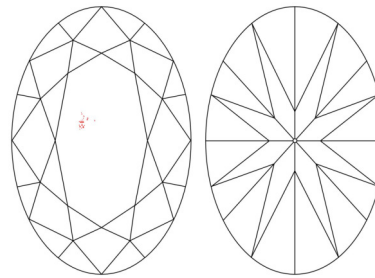

GIA NATURAL DIAMOND GRADING REPORT

April 20, 2026  
 GIA Report Number ..... 7558061348  
 Shape and Cutting Style ..... Oval Brilliant  
 Measurements ..... 8.72 x 6.27 x 4.03 mm

GRADING RESULTS

Carat Weight ..... 1.50 carat  
 Color Grade ..... G  
 Clarity Grade ..... VS1

PROPORTIONS

Profile not to actual proportions

CLARITY CHARACTERISTICS

KEY TO SYMBOLS\*

- Crystal
- ∖ Needle

\* Red symbols denote internal characteristics (inclusions). Green or black symbols denote external characteristics (blemishes). Diagram is an approximate representation of the diamond, and symbols shown indicate type, position, and approximate size of clarity characteristics. All clarity characteristics may not be shown. Details of finish are not shown.