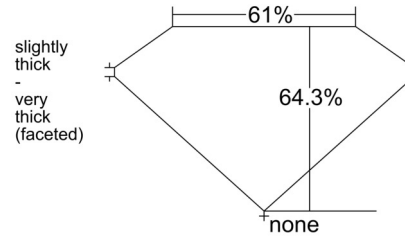

GIA NATURAL DIAMOND GRADING REPORT

April 20, 2026  
 GIA Report Number ..... 7558061348  
 Shape and Cutting Style ..... Oval Brilliant  
 Measurements ..... 8.72 x 6.27 x 4.03 mm

GRADING RESULTS

Carat Weight ..... 1.50 carat  
 Color Grade ..... G  
 Clarity Grade ..... VS1

PROPORTIONS

Profile not to actual proportions

CLARITY CHARACTERISTICS

KEY TO SYMBOLS\*

- Crystal
- ∖ Needle

\* Red symbols denote internal characteristics (inclusions). Green or black symbols denote external characteristics (blemishes). Diagram is an approximate representation of the diamond, and symbols shown indicate type, position, and approximate size of clarity characteristics. All clarity characteristics may not be shown. Details of finish are not shown.