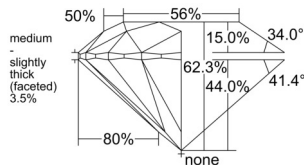

GIA®

FACSIMILE

GIA REPORT

7558060636

Verify this report at GIA.edu

GIA NATURAL DIAMOND DOSSIER®

April 17, 2026
GIA Report Number **7558060636**
Shape and Cutting Style ..... **Round Brilliant**
Measurements ..... **4.31 - 4.32 x 2.69 mm**

GRADING RESULTS

Carat Weight ..... **0.30 carat**
Color Grade ..... **I**
Clarity Grade **VVS2**
Cut Grade ..... **Excellent**

ADDITIONAL GRADING INFORMATION

Polish ..... **Excellent**
Symmetry ..... **Excellent**
Fluorescence ..... **Medium Blue**
Clarity Characteristics..... **Needle, Cloud, Pinpoint**
Inscription(s): **GIA 7558060636**

PROPORTIONS

Profile to actual proportions

GRADING SCALES

GIA COLOR SCALE

COLORLESS	D
	E
	F
	G
	H
	I
NEAR COLORLESS	J
	K
	L
FAIN	M
	N
	O
	P
VERY LIGHT	Q
	R
	S
	T
	U
	V
LIGHT	W
	X
	Y
	Z

GIA CLARITY SCALE

FLAWLESS
INTERNALLY FLAWLESS
VERY VERY SLIGHTLY INCLUDED
VVS₁
VVS₂
VERY SLIGHTLY INCLUDED
VS₁
VS₂
SLIGHTLY INCLUDED
SI₁
SI₂
INCLUDED
I₁
I₂
I₃

GIA CUT SCALE

EXCELLENT
VERY GOOD
GOOD
FAIR
POOR