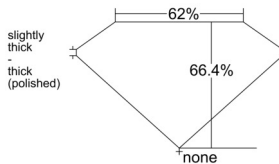

GIA®

FACSIMILE

GIA REPORT 7558058638

Verify this report at GIA.edu

GIA NATURAL DIAMOND DOSSIER®

April 17, 2026
GIA Report Number 7558058638
Shape and Cutting Style ..... **Cut-Cornered Rectangular Modified Brilliant**
Measurements ..... 5.45 x 3.99 x 2.65 mm

GRADING RESULTS

Carat Weight ..... 0.50 carat
Color Grade ..... D
Clarity Grade VVS1

ADDITIONAL GRADING INFORMATION

Polish ..... Excellent
Symmetry ..... Excellent
Fluorescence ..... Faint
Clarity Characteristics ..... Pinpoint
Inscription(s): GIA 7558058638

PROPORTIONS

Profile not to actual proportions

GRADING SCALES

GIA COLOR SCALE		GIA CLARITY SCALE			
COLORLESS	D	VERY VERY SLIGHTLY INCLUDED	FLAWLESS		
	E		INTERNALLY FLAWLESS		
	F	VERY SLIGHTLY INCLUDED	VVS₁		
	G		VVS₂		
	H		VS₁		
	NEAR COLORLESS	I	SLIGHTLY INCLUDED	VS₂	
		J		SI₁	
		FAINT	K	INCLUDED	SI₂
			L		I₁
			M		I₂
VERT LIGHT	N		INCLUDED	I₃	
	O				
	P				
	Q				
	LIGHT		R		
		S			
		T			
U					
V					
W					
X					
Y					
Z