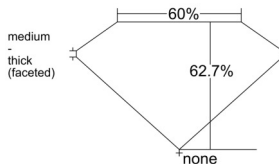

GIA®

FACSIMILE

GIA REPORT 7558058584

Verify this report at GIA.edu

GIA NATURAL DIAMOND DOSSIER®

April 17, 2026
GIA Report Number 7558058584
Shape and Cutting Style ..... Pear Brilliant
Measurements ..... 6.13 x 3.83 x 2.40 mm

GRADING RESULTS

Carat Weight ..... 0.31 carat
Color Grade ..... E
Clarity Grade VVS1

ADDITIONAL GRADING INFORMATION

Polish ..... Excellent
Symmetry ..... Very Good
Fluorescence ..... Faint
Clarity Characteristics ..... Pinpoint
Inscription(s): GIA 7558058584

PROPORTIONS

Profile not to actual proportions

GRADING SCALES

GIA COLOR SCALE		GIA CLARITY SCALE	
COLORLESS	D	VERY VERY SLIGHTLY INCLUDED	FLAWLESS
	E		INTERNALLY FLAWLESS
	F		VVS₁
	G		VVS₂
	H		VS₁
	I		VS₂
	J		SI₁
	K		SI₂
	L		I₁
	M		I₂
NEAR COLORLESS	N	SLIGHTLY INCLUDED	I₃
	O		
	P		
	Q		
FAINT	R		
	S		
	T		
	U		
VERT LIGHT	V		
	W		
	X		
	Y		
LIGHT	Z