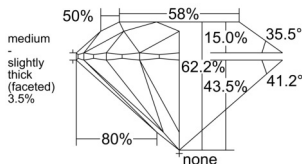

GIA®

FACSIMILE

GIA REPORT

7558058268

Verify this report at GIA.edu

GIA NATURAL DIAMOND DOSSIER®

April 16, 2026

GIA Report Number 7558058268

Shape and Cutting Style ..... Round Brilliant

Measurements ..... 5.10 - 5.12 x 3.18 mm

GRADING RESULTS

Carat Weight ..... 0.51 carat

Color Grade ..... D

Clarity Grade VS1

Cut Grade ..... Excellent

ADDITIONAL GRADING INFORMATION

Polish ..... Excellent

Symmetry ..... Excellent

Fluorescence ..... Faint

Clarity Characteristics..... Crystal, Cloud, Needle, Pinpoint

Inscription(s): GIA 7558058268

PROPORTIONS

GRADING SCALES

GIA COLOR SCALE

COLORLESS	D
	E
	F
	G
	H
	I
	J
NEAR COLORLESS	K
	L
FAIN	M
	N
	O
	P
	Q
VERY LIGHT	R
	S
	T
	U
	V
	W
	X
	Y
LIGHT	Z

GIA CLARITY SCALE

FLAWLESS	INTERNAL FLAWLESS	
		FLAWLESS
VERY VERY SLIGHTLY INCLUDED	VVS₁	
	VVS₂	
VERY SLIGHTLY INCLUDED	VS₁	
	VS₂	
SLIGHTLY INCLUDED	SI₁	
	SI₂	
INCLUDED	I₁	
	I₂	
	I₃	

GIA CUT SCALE

EXCELLENT	
	VERY GOOD
GOOD	
FAIR	
POOR