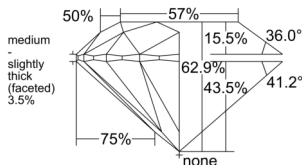

GIA®

FACSIMILE

GIA REPORT

7558054960

Verify this report at GIA.edu

GIA NATURAL DIAMOND DOSSIER®

April 16, 2026
GIA Report Number 7558054960
Shape and Cutting Style ..... Round Brilliant
Measurements ..... 5.63 - 5.67 x 3.56 mm

GRADING RESULTS

Carat Weight ..... 0.70 carat
Color Grade ..... D
Clarity Grade VS1
Cut Grade ..... Excellent

ADDITIONAL GRADING INFORMATION

Polish ..... Excellent
Symmetry ..... Excellent
Fluorescence ..... None
Clarity Characteristics.... Cloud, Crystal, Indented Natural, Needle
Inscription(s): GIA 7558054960

PROPORTIONS

Profile to actual proportions

GRADING SCALES

GIA COLOR SCALE

COLOURESS	D
	E
	F
	G
	H
	I
	J
NEAR COLOURESS	K
	L
FAIN	M
	N
	O
	P
	Q
VERY LIGHT	R
	S
	T
	U
	V
	W
	X
	Y
LIGHT	Z

GIA CLARITY SCALE

FLAWLESS	VERY VERY SLIGHTLY INCLUDED	VS₁	VS₂	VS₁	VS₂	SI₁	SI₂	I₁	I₂	I₃					
											FLAWLESS	INTERNALLY FLAWLESS	VERY SLIGHTLY INCLUDED	SLIGHTLY INCLUDED	INCLUDED

GIA CUT SCALE

EXCELLENT
VERY GOOD
GOOD
FAIR
POOR