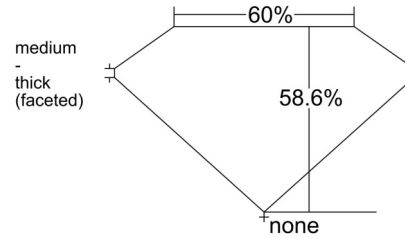

GIA NATURAL DIAMOND GRADING REPORT

 April 17, 2026
 GIA Report Number 7558054793
 Shape and Cutting Style Heart Brilliant
 Measurements 6.92 x 8.07 x 4.73 mm

GRADING RESULTS

 Carat Weight 1.53 carat
 Color Grade D
 Clarity Grade VS1

ADDITIONAL GRADING INFORMATION

 Polish Excellent
 Symmetry Excellent
 Fluorescence Strong Blue
 Inscription(s): GIA 7558054793
Comments: Pinpoints are not shown.

PROPORTIONS

Profile not to actual proportions

CLARITY CHARACTERISTICS

KEY TO SYMBOLS*

- Crystal
- ⊗ Cloud
- ∖ Needle

* Red symbols denote internal characteristics (inclusions). Green or black symbols denote external characteristics (blemishes). Diagram is an approximate representation of the diamond, and symbols shown indicate type, position, and approximate size of clarity characteristics. All clarity characteristics may not be shown. Details of finish are not shown.