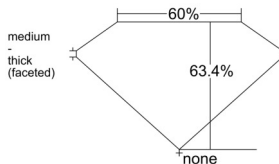

GIA®

FACSIMILE

GIA REPORT 7558054309

Verify this report at GIA.edu

GIA NATURAL DIAMOND DOSSIER®

April 16, 2026
GIA Report Number 7558054309
Shape and Cutting Style ..... Pear Brilliant
Measurements ..... 7.92 x 4.83 x 3.06 mm

GRADING RESULTS

Carat Weight ..... 0.70 carat
Color Grade ..... D
Clarity Grade VS1

ADDITIONAL GRADING INFORMATION

Polish ..... Excellent
Symmetry ..... Excellent
Fluorescence ..... Faint
Clarity Characteristics..... Crystal, Pinpoint
Inscription(s): GIA 7558054309

PROPORTIONS

Profile not to actual proportions

GRADING SCALES

GIA COLOR SCALE		GIA CLARITY SCALE	
COLORLESS	D	VERY VERY SLIGHTLY INCLUDED	FLAWLESS
	E		INTERNALLY FLAWLESS
	F		VVS₁
	G		VVS₂
	H		VS₁
	I		VS₂
	J		SI₁
	K		SI₂
	L		I₁
	M		I₂
NEAR COLORLESS	N	SLIGHTLY INCLUDED	I₃
	O		
	P		
	Q		
FAINT	R		
	S		
	T		
	U		
VERT LIGHT	V		
	W		
	X		
	Y		
LIGHT	Z