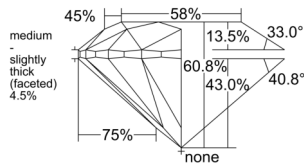

GIA®

FACSIMILE

GIA REPORT 7558052330

Verify this report at GIA.edu

GIA NATURAL DIAMOND DOSSIER®

April 17, 2026
GIA Report Number 7558052330
Shape and Cutting Style ..... Round Brilliant
Measurements ..... 4.33 - 4.36 x 2.64 mm

GRADING RESULTS

Carat Weight ..... 0.31 carat
Color Grade ..... D
Clarity Grade VVS1
Cut Grade ..... Excellent

ADDITIONAL GRADING INFORMATION

Polish ..... Excellent
Symmetry ..... Excellent
Fluorescence ..... Medium Blue
Clarity Characteristics ..... Pinpoint
Inscription(s): GIA 7558052330

PROPORTIONS

Profile to actual proportions

GRADING SCALES

GIA COLOR SCALE

COLORLESS	D
	E
	F
	G
	H
	I
	J
NEAR COLORLESS	K
	L
Faint	M
	N
	O
	P
Very Light	Q
	R
	S
	T
	U
	V
Light	W
	X
	Y
	Z

GIA CLARITY SCALE

FLAWLESS	VERY VERY SLIGHTLY INCLUDED	VVS₁	
			VVS₂
INTERNALLY FLAWLESS	VERY SLIGHTLY INCLUDED	VS₁	
		VS₂	
SLIGHTLY INCLUDED	INCLUDED	SI₁	
		SI₂	
INCLUDED		I₁	
		I₂	
		I₃	

GIA CUT SCALE

EXCELLENT	VERY GOOD	GOOD	FAIR	POOR