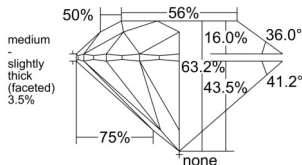

GIA®

FACSIMILE

GIA REPORT

7558050511

Verify this report at GIA.edu

GIA NATURAL DIAMOND DOSSIER®

April 17, 2026
GIA Report Number 7558050511
Shape and Cutting Style ..... Round Brilliant
Measurements ..... 4.66 - 4.70 x 2.96 mm

GRADING RESULTS

Carat Weight ..... 0.40 carat
Color Grade ..... G
Clarity Grade VS1
Cut Grade ..... Excellent

ADDITIONAL GRADING INFORMATION

Polish ..... Excellent
Symmetry ..... Excellent
Fluorescence ..... None
Clarity Characteristics ..... Cloud, Needle
Inscription(s): GIA 7558050511

PROPORTIONS

Profile to actual proportions

GRADING SCALES

GIA COLOR SCALE

COLORESS	D
	E
	F
	G
	H
	I
	J
NEAR COLORESS	K
	L
FANIT	M
	N
	O
	P
VERY LIGHT	Q
	R
	S
	T
	U
	V
	W
	X
	Y
LIGHT	Z

GIA CLARITY SCALE

FLAWLESS	VERY VERY SLIGHTLY INCLUDED	VS₁	VS₂	VS₁	VS₂	SL₁	SL₂	I₁	I₂	I₃	
											FLAWLESS
INTERNALLY FLAWLESS	VERY SLIGHTLY INCLUDED										

GIA CUT SCALE

EXCELLENT
VERY GOOD
GOOD
FAIR
POOR