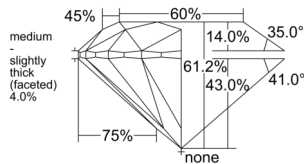

GIA®

FACSIMILE

GIA REPORT

7558048038

Verify this report at GIA.edu

GIA NATURAL DIAMOND DOSSIER®

April 16, 2026
GIA Report Number **7558048038**
Shape and Cutting Style ..... **Round Brilliant**
Measurements ..... **4.50 - 4.54 x 2.77 mm**

GRADING RESULTS

Carat Weight ..... **0.35 carat**
Color Grade ..... **F**
Clarity Grade **VS2**
Cut Grade ..... **Excellent**

ADDITIONAL GRADING INFORMATION

Polish ..... **Excellent**
Symmetry ..... **Excellent**
Fluorescence ..... **None**
Clarity Characteristics ..... **Cloud, Crystal**
Inscription(s): **GIA 7558048038**

PROPORTIONS

Profile to actual proportions

GRADING SCALES

GIA COLOR SCALE

COLOURESS	D
	E
	F
	G
	H
	I
	J
NEAR COLOURESS	K
	L
FAIN	M
	N
	O
	P
	Q
VERY LIGHT	R
	S
	T
	U
	V
	W
	X
	Y
LIGHT	Z

GIA CLARITY SCALE

FLAWLESS	VERY VERY SLIGHTLY INCLUDED	VS₁	VS₂	SI₁	SI₂	I₁	I₂	I₃	
									FLAWLESS
INTERNALLY FLAWLESS	VERY SLIGHTLY INCLUDED								

GIA CUT SCALE

EXCELLENT
VERY GOOD
GOOD
FAIR
POOR