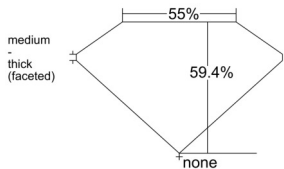

GIA®

FACSIMILE

GIA REPORT 7558042320

Verify this report at GIA.edu

GIA NATURAL DIAMOND DOSSIER®

April 15, 2026
GIA Report Number 7558042320
Shape and Cutting Style ..... Heart Brilliant
Measurements ..... 5.49 x 6.43 x 3.82 mm

GRADING RESULTS

Carat Weight ..... 0.80 carat
Color Grade ..... E
Clarity Grade VVS2

ADDITIONAL GRADING INFORMATION

Polish ..... Excellent
Symmetry ..... Excellent
Fluorescence ..... None
Clarity Characteristics ..... Pinpoint, Feather
Inscription(s): GIA 7558042320

PROPORTIONS

Profile not to actual proportions

GRADING SCALES

GIA COLOR SCALE		GIA CLARITY SCALE			
COLORLESS	D	VERY VERY SLIGHTLY INCLUDED	FLAWLESS		
	E		INTERNALLY FLAWLESS		
	F	VERY SLIGHTLY INCLUDED	VVS₁		
	G		VVS₂		
	H		VS₁		
	NEAR COLORLESS	I	SLIGHTLY INCLUDED	VS₂	
		J		SI₁	
		FAINT	K	INCLUDED	SI₂
			L		I₁
			M		I₂
VERT LIGHT	N	LIGHT	I₃		
	O				
	P				
	Q				
	R				
	S