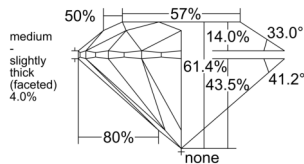

GIA®

FACSIMILE

GIA REPORT

7558038736

Verify this report at GIA.edu

GIA NATURAL DIAMOND DOSSIER®

April 16, 2026
GIA Report Number 7558038736
Shape and Cutting Style ..... Round Brilliant
Measurements ..... 5.36 - 5.39 x 3.30 mm

GRADING RESULTS

Carat Weight ..... 0.58 carat
Color Grade ..... M
Clarity Grade VS2
Cut Grade ..... Excellent

ADDITIONAL GRADING INFORMATION

Polish ..... Excellent
Symmetry ..... Excellent
Fluorescence ..... Faint
Clarity Characteristics ..... Crystal
Inscription(s): GIA 7558038736

PROPORTIONS

Profile to actual proportions