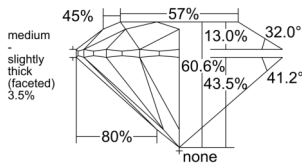

GIA®

FACSIMILE

GIA REPORT 7558030178

Verify this report at GIA.edu

GIA NATURAL DIAMOND DOSSIER®

April 14, 2026
GIA Report Number 7558030178
Shape and Cutting Style ..... Round Brilliant
Measurements ..... 4.76 - 4.79 x 2.89 mm

GRADING RESULTS

Carat Weight ..... 0.40 carat
Color Grade ..... E
Clarity Grade VVS1
Cut Grade ..... Excellent

ADDITIONAL GRADING INFORMATION

Polish ..... Excellent
Symmetry ..... Excellent
Fluorescence ..... None
Clarity Characteristics ..... Cloud, Pinpoint, Feather
Inscription(s): GIA 7558030178

PROPORTIONS

Profile to actual proportions

GRADING SCALES

GIA COLOR SCALE

COLORESS	D
	E
	F
	G
	H
	I
	J
NEAR COLORESS	K
	L
FANIT	M
	N
	O
	P
	Q
VERY LIGHT	R
	S
	T
	U
	V
	W
	X
	Y
LIGHT	Z

GIA CLARITY SCALE

VERY VERY SLIGHTLY INCLUDED	FLAWLESS
	INTERNALLY FLAWLESS
VERY SLIGHTLY INCLUDED	VVS₁
	VVS₂
SLIGHTLY INCLUDED	VS₁
	VS₂
INCLUDED	SI₁
	SI₂
	I₁
	I₂
	I₃

GIA CUT SCALE

EXCELLENT
VERY GOOD
GOOD
FAIR
POOR