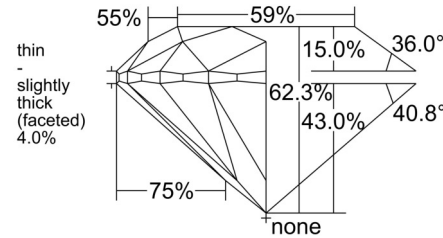

GIA NATURAL DIAMOND GRADING REPORT

April 10, 2026
GIA Report Number 7558002901
Shape and Cutting Style ..... Round Brilliant
Measurements ..... 6.51 - 6.55 x 4.07 mm

GRADING RESULTS

Carat Weight ..... 1.09 carat
Color Grade ..... D
Clarity Grade SI1
Cut Grade ..... Excellent

ADDITIONAL GRADING INFORMATION

Polish ..... Excellent
Symmetry ..... Excellent
Fluorescence ..... None
Inscription(s): GIA 7558002901
Comments: Pinpoints are not shown.

PROPORTIONS

Profile to actual proportions